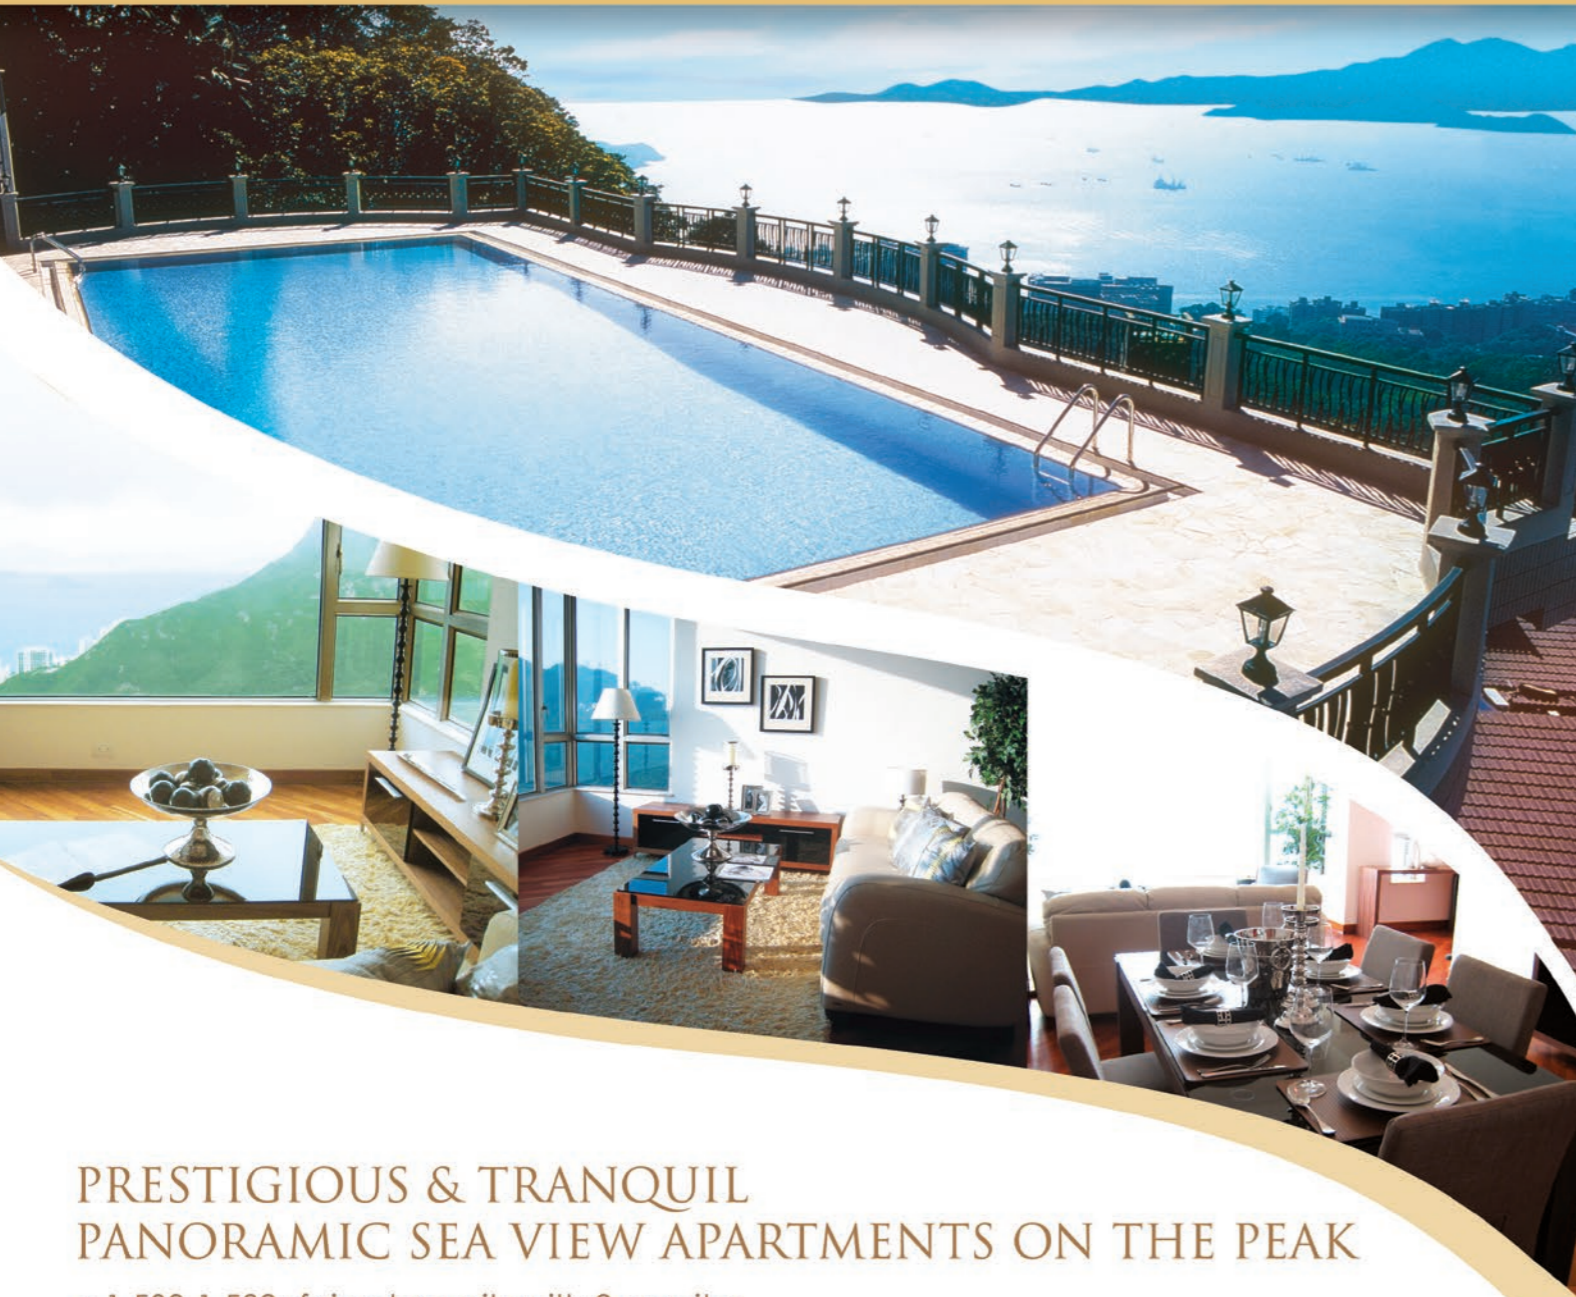

# Chelsea Court

63 Mount Kellett Road, The Peak

## PRESTIGIOUS & TRANQUIL PANORAMIC SEA VIEW APARTMENTS ON THE PEAK

- 1,509-1,522 sf simplex units with 2 ensuite
- 3,100-3,123 sf duplex units with 4 ensuite, 800-1,800 sf private garden/roof terrace & ample storage space
- 20-meter lap swimming pool with spacious stone-paved sundeck area
- Ample covered carparking spaces
- Professional managed with 24-hour security
- Close to Peak Galleria & schools